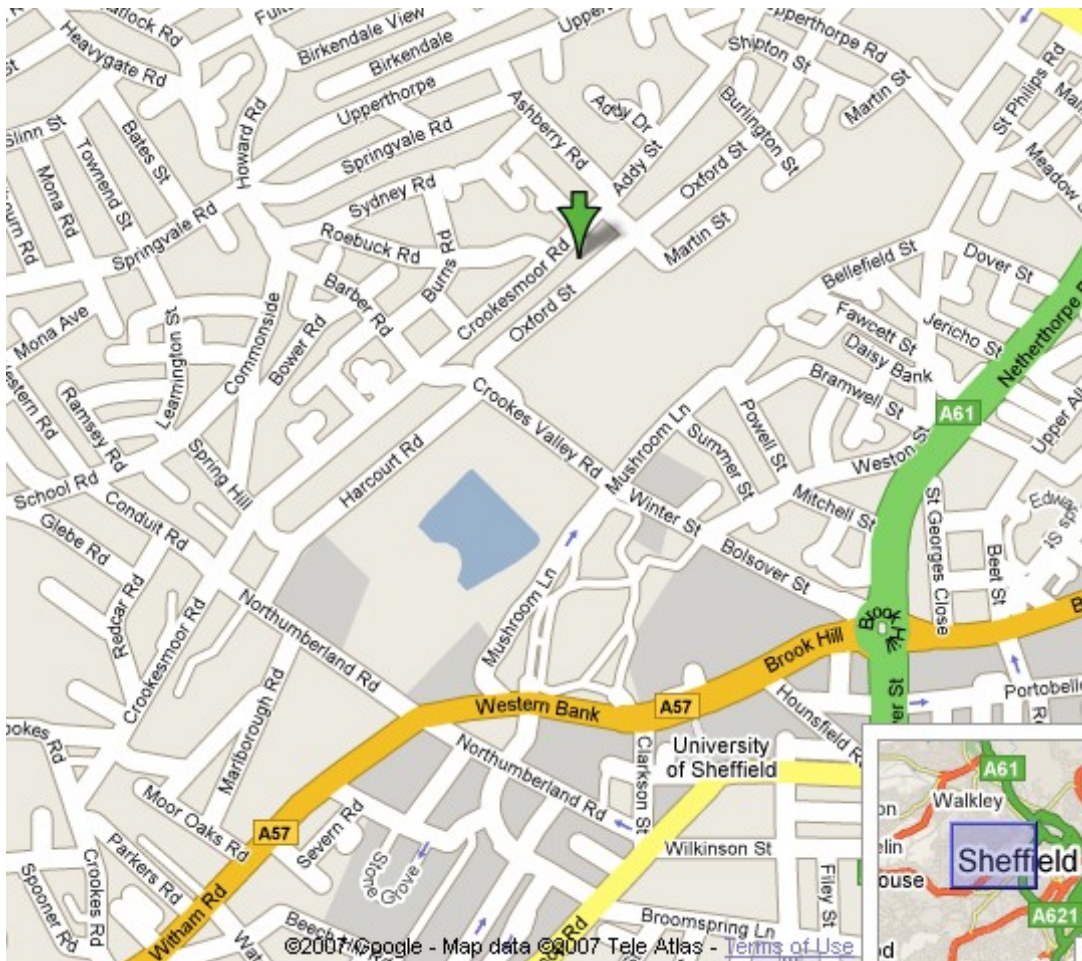

# Map of Lifelong Learning and Skills Service

**Full address:**

145 Crookesmoor Road  
Sheffield  
S6 3FP